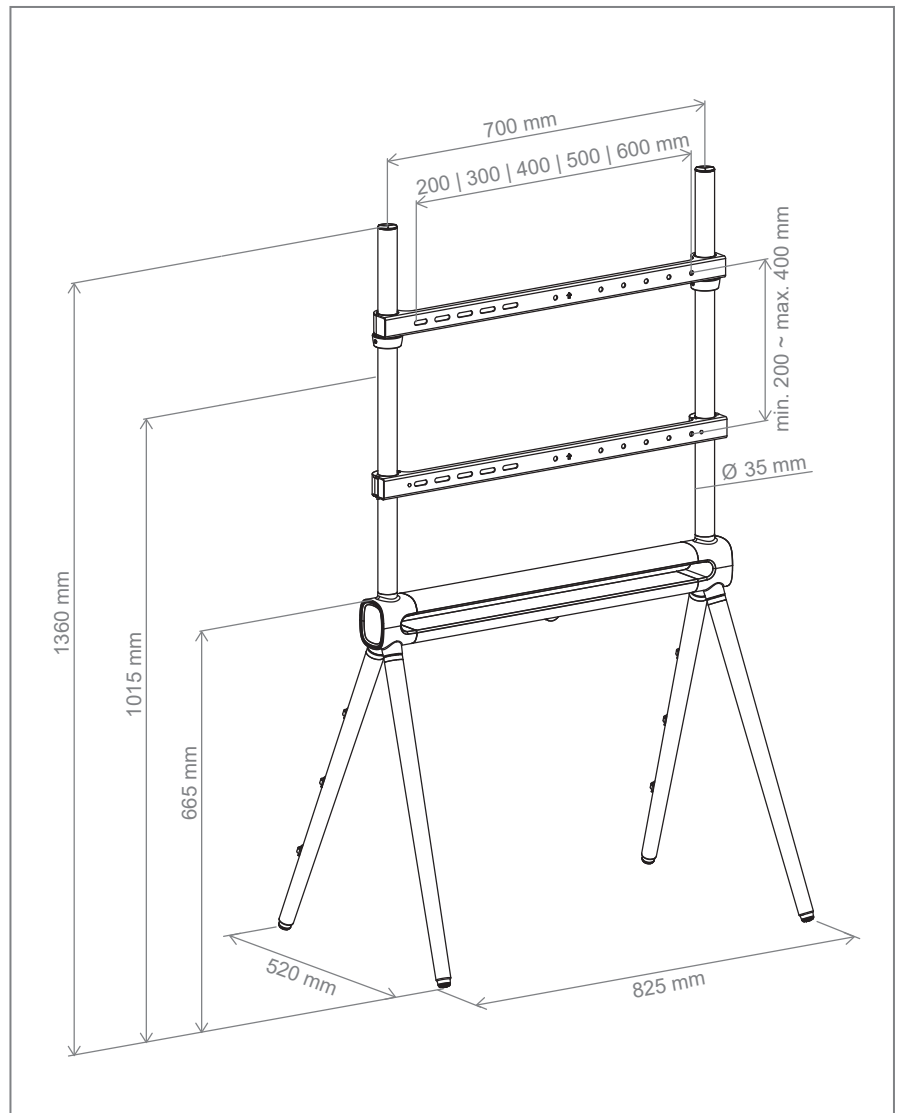

Elia Studio Shine Grey Display stand

Item no.: 8228

Elia Studio Shine Grey is a free standing display stand, which is particularly characterized by its unique „easel design“.

It is suitable for screens with a screen diagonal of 40 - 70" | 102 - 178 cm.

The VESA standard is supported from a minimum of 200 x 200 mm to a maximum of 600 x 400 mm.

A height adjustment via tools ensures an optimally aligned end position.

The cable is routed by means of cable clips on the back along the conical feet.

Elia Studio Shine Grey Display stand

Item no.: 8228

- suitable for screens from 40 - 70" | 102 - 178 cm
- incl. VESA holder
min. 200 x 200 mm up to max. 600 x 400 mm
- with LED ambient lighting
- versatile programmable lighting mood
- handy remote control
- height compensation (tools needed)
- cable routing via cable clips
- incl. optional safety wire rope
(additional anti-tipping device to the wall)
- 40 kg max. load
- high quality surface finish in noble grey
- unique „easel design“

max. VESA 600 x 400 mm

versatile programmable lighting mood

unique „easel design“

Technical changes reserved